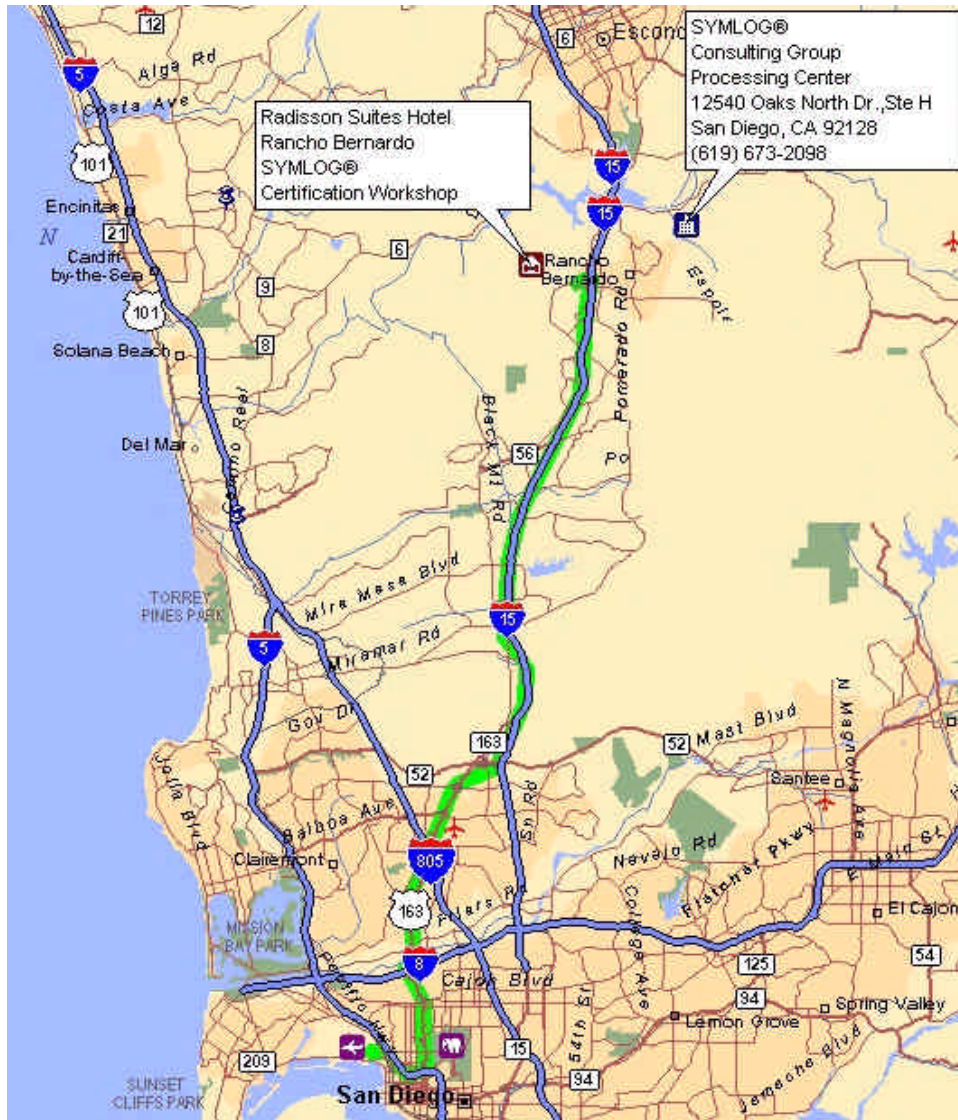

## Directions to SYMLOG Workshop Site

### Radisson Hotel Suites Rancho Bernardo

(From the San Diego Airport)

11520 W Bernardo Court Phone: 858-451-6600

- Left onto North Harbor Drive
- Left onto Grape Street
- Highway 5 South
- Exit Highway 163 North (turns into HWY 15 North)
- Exit Rancho Bernardo Road
- Left (West) onto Rancho Bernardo Road
- Left onto West Bernardo Drive
- Right onto West Bernardo Court